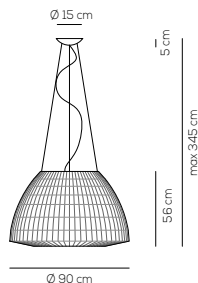

SP BEL 090 LED

BELL / diffusore INCLUSO, con illuminazione verso alto e basso / diffuser INCLUDED, with upward and downward lighting

Type	Article	Colours	Finish	Source
SP	BEL 090 LED	BC white* BW warm white* GI gold yellow NE black RS red	XX	LED 88W - diffused beam 3000K*, 4000K

CE IP20 CRI90 LED ~9610 lm* 109 lm/W* 110-240VAC
example composition code SP BEL090LED RS XX

* trattamento ignifugo su richiesta con un incremento di prezzo del 5% / flame-retardant treatment upon request with a price increase of the 5%.

Equivalent Sound Absorption Area (A) in m² per lamp

FREQUENCY	125 HZ	250 HZ	500 HZ	1000 HZ	2000 HZ	4000 HZ	8000 HZ	125-8000 HZ	500-2000 HZ
A	0,15	0,33	0,48	0,68	0,92	1,21	1,41	0,74	0,69

CUSTOMER _____ NOTES _____
SP BEL090 LED __ XX

NOTICE: Luminous flux (lm) and efficacy (lm/W) for all LED luminaires is estimated based on nominal ratings of the LED sources. Technical data could be subject to alteration without notice. Axo Light does not provide legal guarantee for the accuracy of this data sheet.